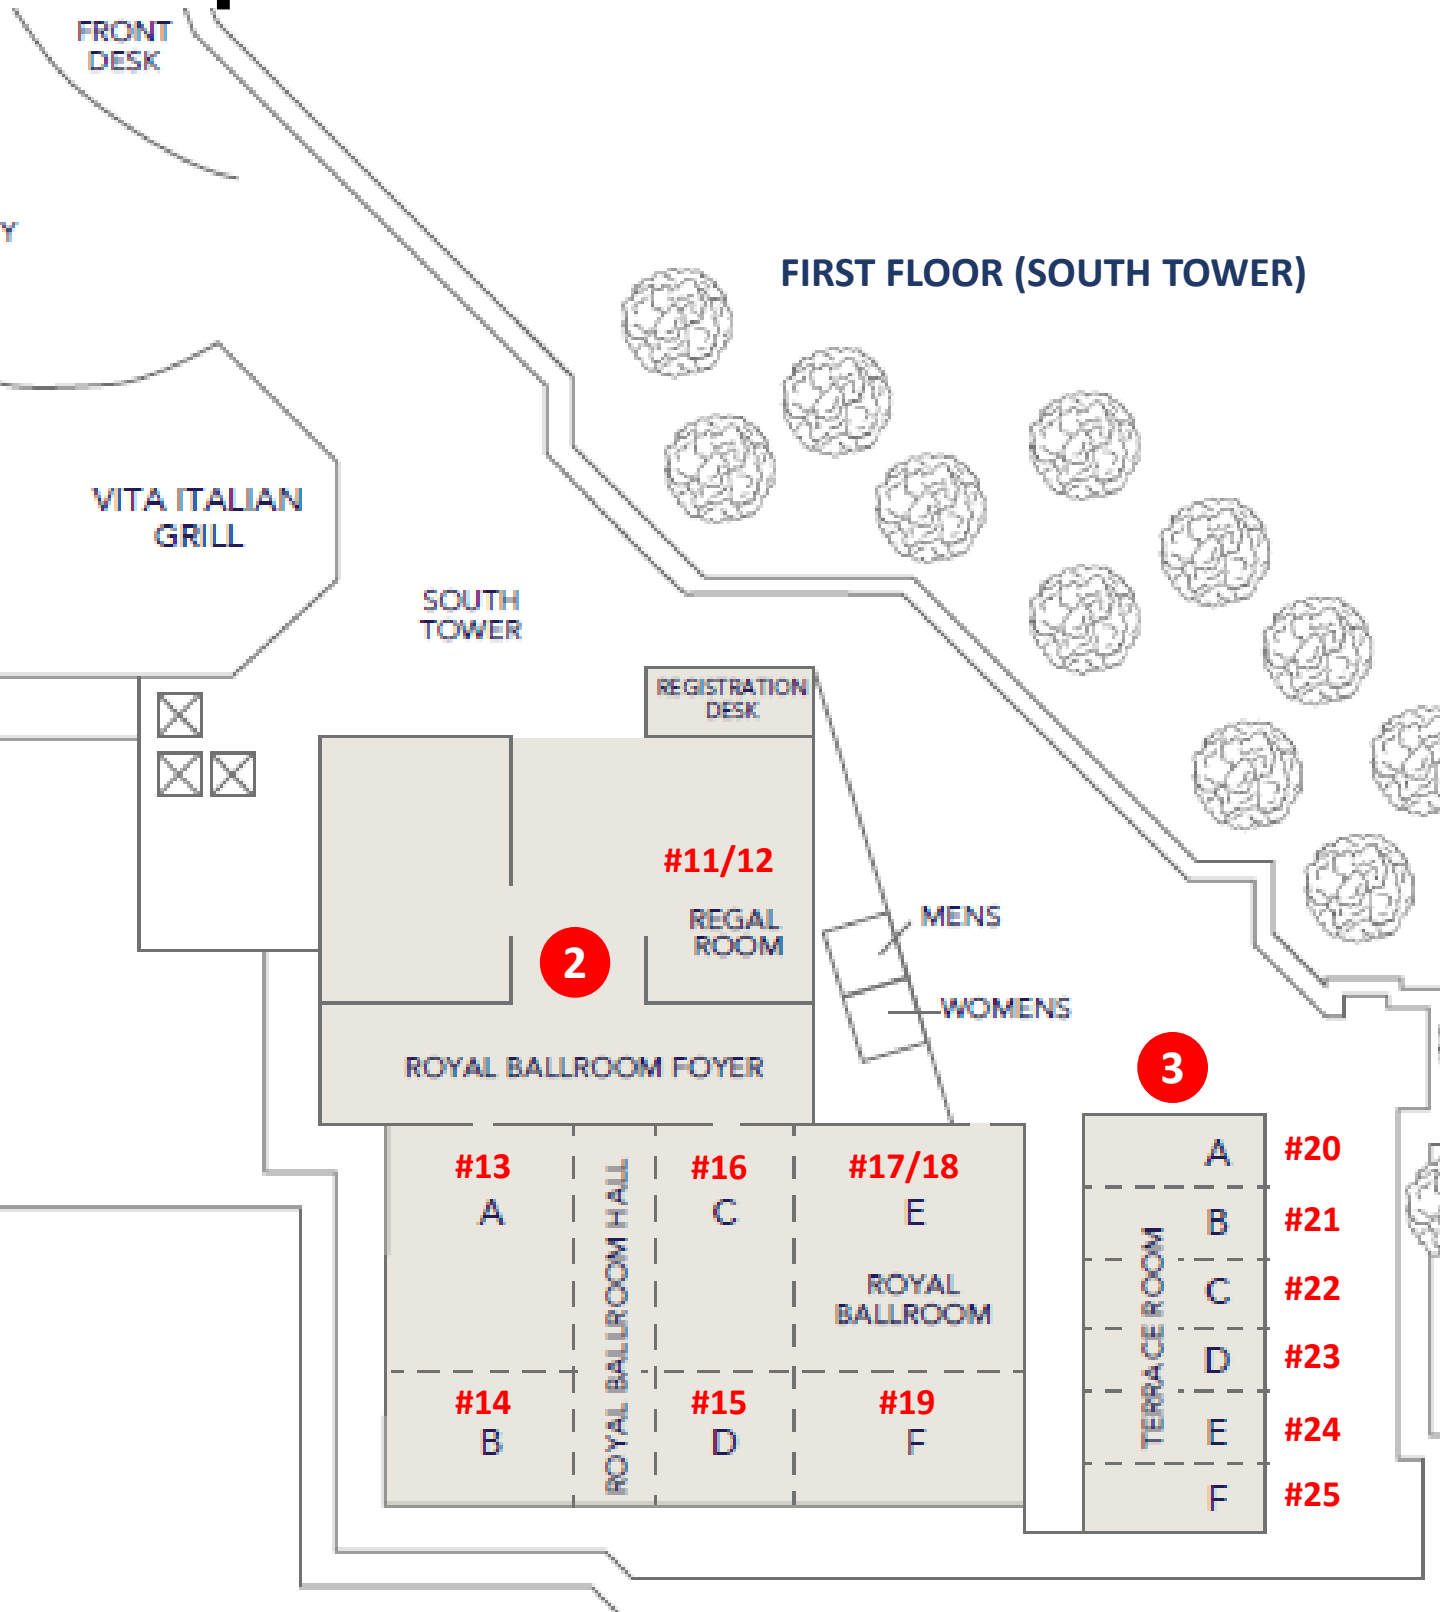

Hyatt Regency Orange County

SOUTH TOWER

NORTH TOWER

Speech Check-In Station 1

SECOND FLOOR (NORTH TOWER)

Speech Check-In Stations 2 & 3

Speech Check-In Station 4

SECOND FLOOR (SOUTH TOWER)