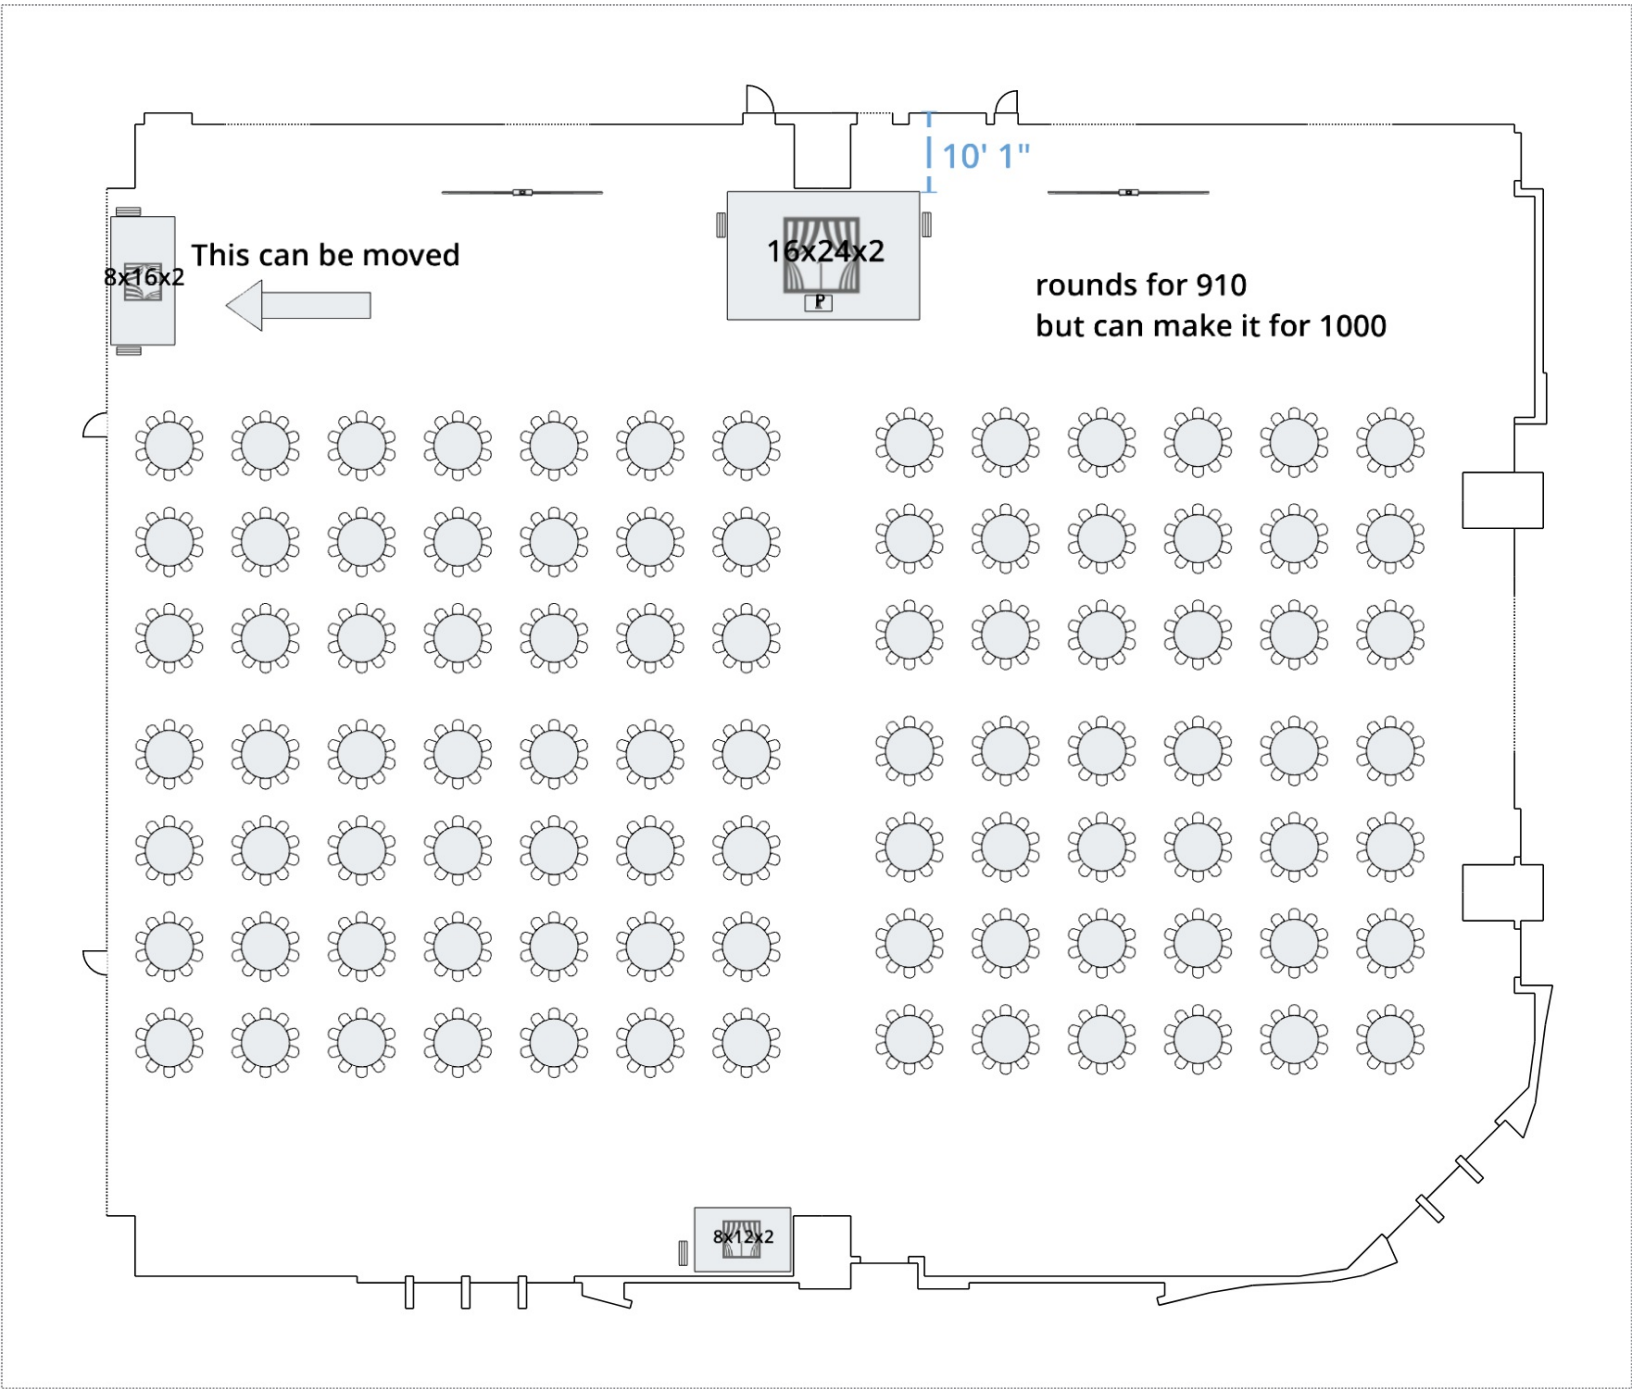

10 Feet

Seating for 796

16x24x2

55 high tops

Theater for both sides, 310

Classroom for 486

8x12x2

10' 1"

10 Feet

2 Feet

2 Feet