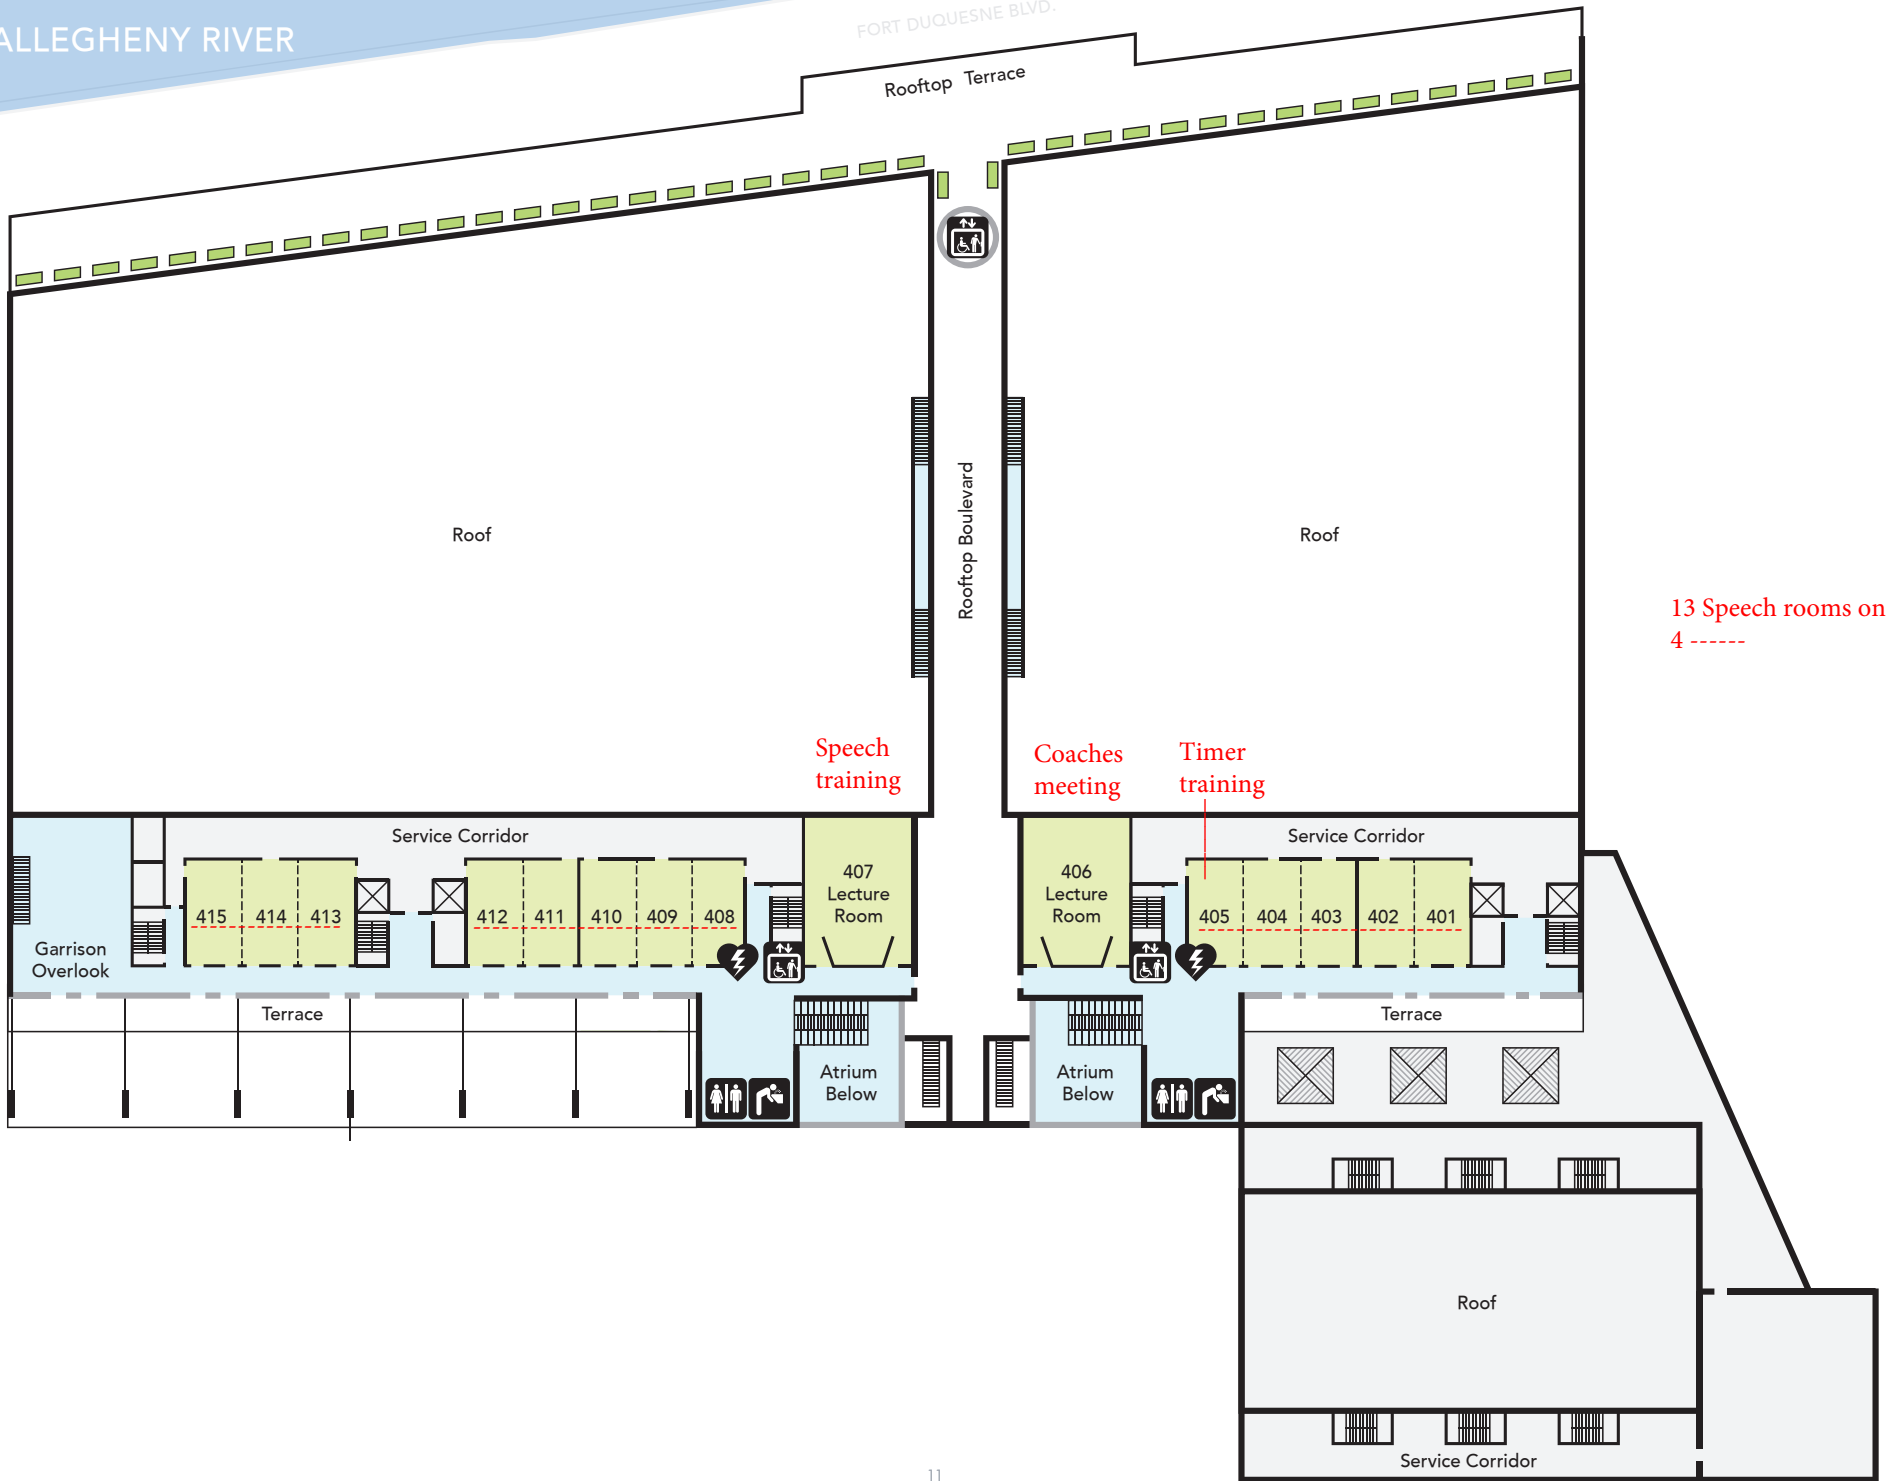

Room 313 - Flags

305 SQ Proctor training

17 Speech rooms on level 3 -----

Registration, Fri. breakfast & team event

Welcome, OB Testing, Super Quiz & Awards

13 Speech rooms on level 4 -----